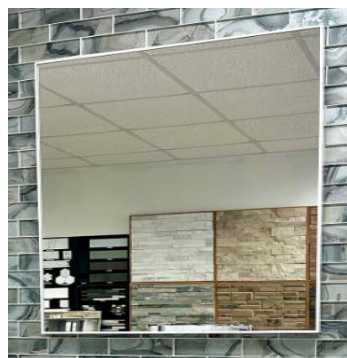

SPECIFICATION SHEET

WALL MIRROR

MODEL#: MET FM 3030*

METALIKA FRAMED MIRROR COLLECTION

FRAME FINISH OPTIONS:

***Size available in narrow frame finishes only.**

NARROW FRAME WIDTH: 1/4"

POLISHED
GOLD

BRUSHED
NICKEL

WHITE

POLISHED
NICKEL

MATTE
BLACK

CHROME

GOLD

MIRROR FINISHES: • FLAT POLISHED EDGE
• BEVELED EDGE

OVERALL SIZE DIMENSION: 30" WIDE X 30" HIGH X 1 3/16" DEEP